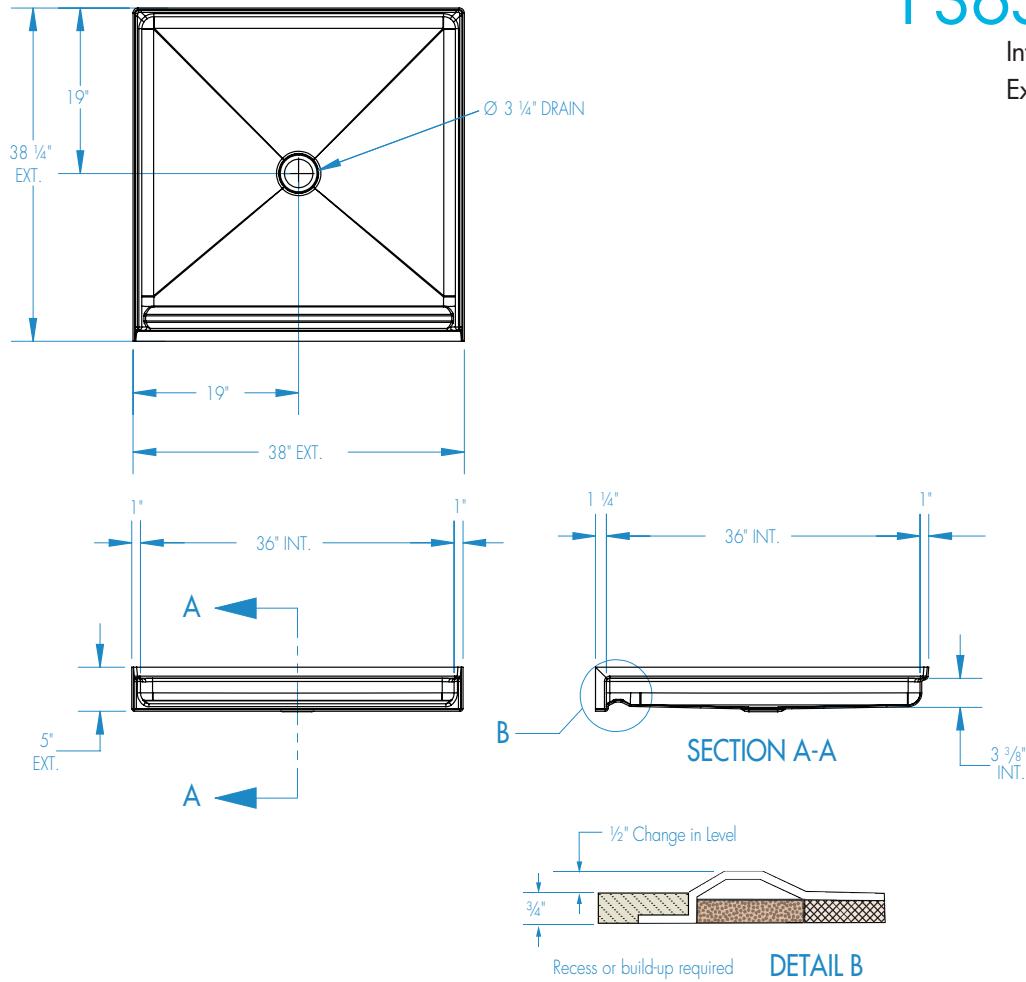

COLOR & TRIM OPTIONS

Stock	Upgraded
White	Almond Biscuit Bone

**Additional custom colors available.
(Contact Customer Service)

Aquatic products may be specified as Lasco Bathware.

F3636DPAN

Interior: 36 x 36 x 3 3/8
 Exterior: 38 x 38 1/4 x 5
 inches

FEATURES

Dimensional Tolerance $\pm 3/8"$. Dimensions needed for site preparation should be measured from the unit. Aquatic assumes no responsibility for preparatory work.

Type and Model #	Material	Wall Finish	Pieces	Drain	Dam/Skirt Height	Net Wt. lbs	Pkg. Wt. lbs
Shower pan #F3636DPAN	AcrylX™	Smooth	1	Center	3/4" skirt, 1/2" beveled threshold	31	40

DIMENSIONS

Specifications	inches
Width: Ext. / Int.	38 / 36
Depth: Ext. / Int.	38 1/4 / 36
Height: Ext. / Int.	5 / 3 3/8
Skirt Height:	3/4
Rough-In (from Back Wall)	19
Rough-Center (from Side Wall)	19

FRAMING DIMENSIONS inches

Type	D Depth	W Width	H Height	A	B	C
Alcove	38 1/4	38 1/8	-	Box Out	19	19