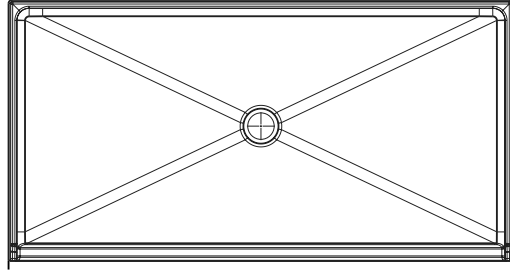

**F6032APAN**  
 60 x 31 x 2 1/2 Interior  
 62 x 32 x 5 1/4 Exterior  
 Premium cast acrylic

**ADDITIONAL FEATURES**

- 3/4" skirt
- 1/2" beveled threshold
- Center drain
- Level base
- ADA, ANSI, TAS

CONFIGURATION	DRAIN	SEAT	PRICE
Shower base	Center		\$831

OPTIONS PRICE LIST	PRICE
Cast acrylic stock color: White	No charge
Cast acrylic upgraded color: Biscuit	\$35
Brass drain	\$32

**F3636DPAN**  
 36 x 36 x 3 3/8 Interior  
 38 x 38 1/4 x 5 Exterior  
 AcrylX™ applied acrylic

East zone only

**ADDITIONAL FEATURES**

- 3/4" (20 mm) skirt
- 1/2" (15 mm) beveled threshold
- Integral nailing flange
- Center drain
- Level base

CONFIGURATION	DRAIN	SEAT	PRICE
Shower base	Center		\$656