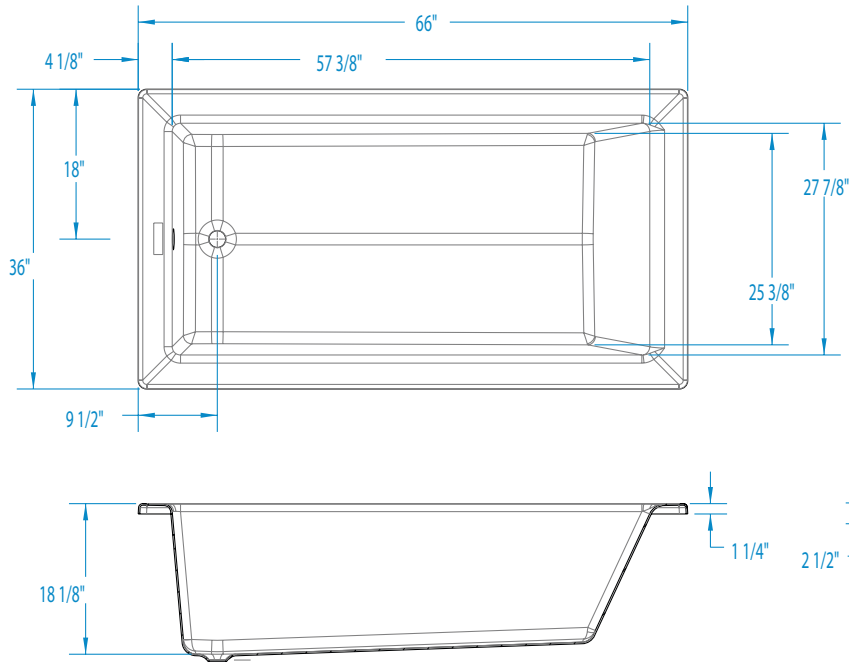

Additional Information:

W6636DMIN

66 x 36 x 19 inches

FEATURES lbs Dimensional Tolerance $\pm \frac{3}{16}$ ". Dimensions needed for site preparation should be measured from the unit. Aquatic assumes no responsibility for preparatory work.

Model #	Material	Jets	Motor	Controls	Drain	Net Wt.	Pkg. Wt.
Soaker #W6636DMIN	AcrylX™	0	–	–	Universal	54	59
Whirlpool #W6636DMINWP	AcrylX™	6	63 GPM	Pneumatic	Universal	94	99

DIMENSIONS

Specifications	inches
Width: Overall / Net	66
Depth: Overall / Net	36 / 36
Height: Overall / Net	19
Enclosure Opening	–
Skirt Height	
Drain Rough-In (from Back Wall)	17
Drain Rough-In (from Side Wall)	2
Drain: Diameter / Clearance	2 / N/A