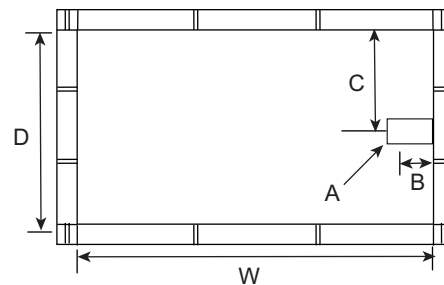

Additional Information:

W6636DMIN

66 x 36 x 19 inches

FEATURES lbs Dimensional Tolerance $\pm \frac{3}{16}$ ". Dimensions needed for site preparation should be measured from the unit. Aquatic assumes no responsibility for preparatory work.

Model #	Material	Jets	Motor	Controls	Drain	Net Wt.	Pkg. Wt.
Soaker #W6636DMIN	AcrylX™	0	–	–	Universal	54	59
Whirlpool #W6636DMINWP	AcrylX™	6	63 GPM	Pneumatic	Universal	94	99

DIMENSIONS

Specifications	inches
Width: Overall / Net	66
Depth: Overall / Net	36 / 36
Height: Overall / Net	19
Enclosure Opening	–
Skirt Height	
Drain Rough-In (from Back Wall)	17
Drain Rough-In (from Side Wall)	2
Drain: Diameter / Clearance	2 / N/A

FRAMING DIMENSIONS inches

Type	D Depth	W Width	H Height	A	B	C
Island (Drop-In)	34	64	17 $\frac{3}{4}$	Box Out	2	17

SUMP DATA

Top of Drain to Bottom of Overflow	Capacity to Overflow gal	Min. Operating Capacity gal	WIDTH @ centerline		DEPTH @ centerline	
			Top	Bottom	Top	Bottom
14 $\frac{1}{2}$	79	47	57 $\frac{3}{8}$	49 $\frac{1}{8}$	27 $\frac{7}{8}$	25 $\frac{3}{8}$