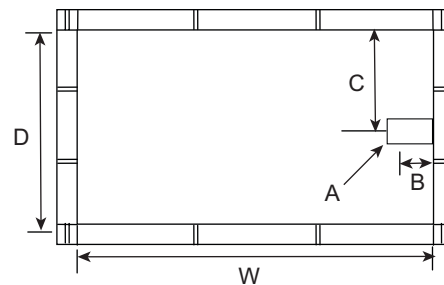

W6036DMIN

60 x 36 x 19 inches

FEATURES lbs Dimensional Tolerance $\pm \frac{3}{16}$ ". Dimensions needed for site preparation should be measured from the unit. Aquatic assumes no responsibility for preparatory work.

Model #	Material	Jets	Motor	Controls	Drain	Net Wt.	Pkg. Wt.
Soaker #W6036DMIN	AcrylX™	0	–	–	Universal	49	54
Whirlpool #W6036DMINWPP	AcrylX™	6	63 GPM	Pneumatic	Universal	89	94

DIMENSIONS

Specifications	inches
Width: Overall / Net	60
Depth: Overall / Net	36 / 36
Height: Overall / Net	19
Enclosure Opening	–
Skirt Height	
Drain Rough-In (from Back Wall)	17
Drain Rough-In (from Side Wall)	2
Drain: Diameter / Clearance	2 / N/A

FRAMING DIMENSIONS inches

Type	D Depth	W Width	H Height	A	B	C
Island (Drop-In)	34	58	17 ¾	Box Out	2	17

SUMP DATA

Top of Drain to Bottom of Overflow	Capacity to Overflow gal	Min. Operating Capacity gal	WIDTH @ centerline		DEPTH @ centerline	
			Top	Bottom	Top	Bottom
14 ½	70	44	51 ¾	43	27 ⅞	25 ⅞