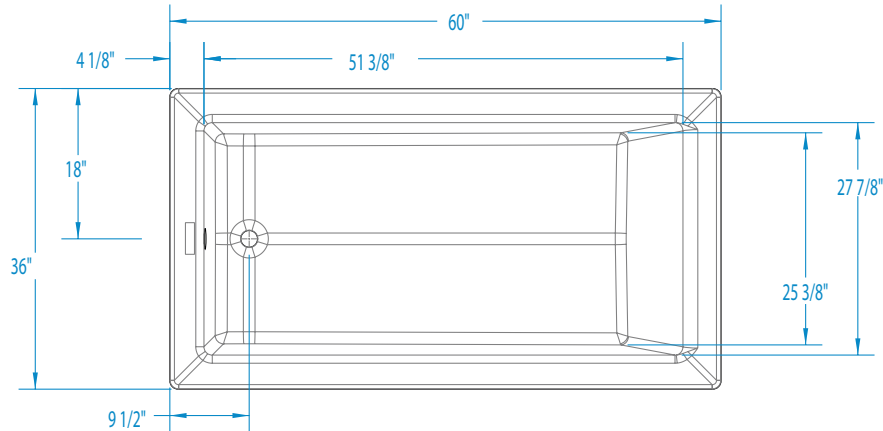

W6036DMIN

60 x 36 x 19 inches

FEATURES lbs Dimensional Tolerance $\pm \frac{3}{16}$ ". Dimensions needed for site preparation should be measured from the unit. Aquatic assumes no responsibility for preparatory work.

Model #	Material	Jets	Motor	Controls	Drain	Net Wt.	Pkg. Wt.
Soaker #W6036DMIN	AcrylX™	0	–	–	Universal	49	54
Whirlpool #W6036DMINWPP	AcrylX™	6	63 GPM	Pneumatic	Universal	89	94

DIMENSIONS

Specifications	inches
Width: Overall / Net	60
Depth: Overall / Net	36 / 36
Height: Overall / Net	19
Enclosure Opening	–
Skirt Height	
Drain Rough-In (from Back Wall)	17
Drain Rough-In (from Side Wall)	2
Drain: Diameter / Clearance	2 / N/A