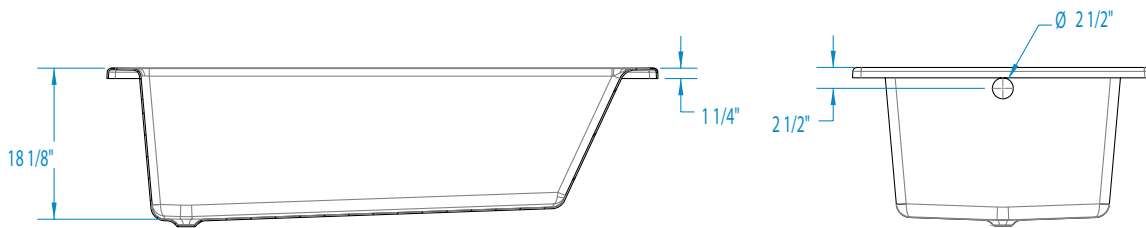

W6036DMIN

60 x 36 x 19 inches

FEATURES lbs Dimensional Tolerance $\pm \frac{3}{16}$ ". Dimensions needed for site preparation should be measured from the unit. Aquatic assumes no responsibility for preparatory work.

Model #	Material	Jets	Motor	Controls	Drain	Net Wt.	Pkg. Wt.
Soaker #W6036DMIN	AcrylX™	0	–	–	Universal	49	54
Whirlpool #W6036DMINWPP	AcrylX™	6	63 GPM	Pneumatic	Universal	89	94

DIMENSIONS

Specifications	inches
Width: Overall / Net	60
Depth: Overall / Net	36 / 36
Height: Overall / Net	19
Enclosure Opening	–
Skirt Height	
Drain Rough-In (from Back Wall)	17
Drain Rough-In (from Side Wall)	2
Drain: Diameter / Clearance	2 / N/A