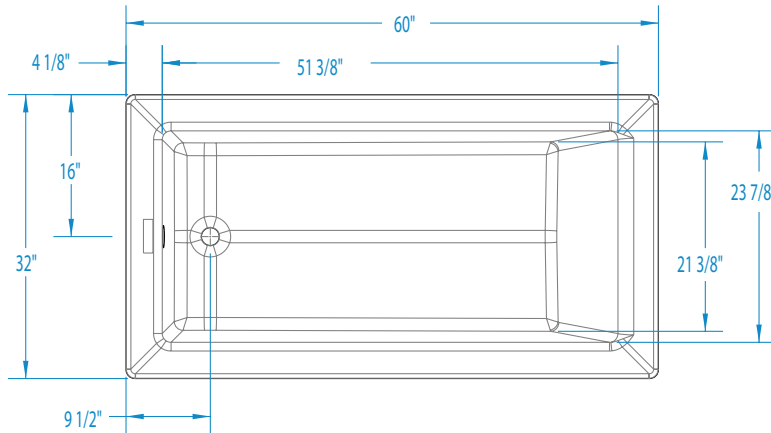

W6032DMIN

60 x 32 x 19 inches

FEATURES lbs Dimensional Tolerance $\pm \frac{3}{16}$ ". Dimensions needed for site preparation should be measured from the unit. Aquatic assumes no responsibility for preparatory work.

Model #	Material	Jets	Motor	Controls	Drain	Net Wt.	Pkg. Wt.
Soaker #W6032DMIN	AcrylX™	0	–	–	Universal	41	46
Whirlpool #W6032DMINWP	AcrylX™	6	63 GPM	Pneumatic	Universal	81	86

DIMENSIONS

Specifications	inches
Width: Overall / Net	60
Depth: Overall / Net	32 / 32
Height: Overall / Net	19
Enclosure Opening	–
Skirt Height	
Drain Rough-In (from Back Wall)	15
Drain Rough-In (from Side Wall)	2
Drain: Diameter / Clearance	2 / N/A