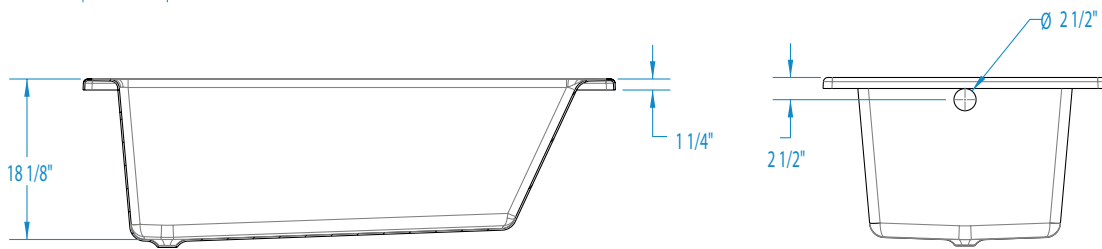

W6032DMIN

60 x 32 x 19 inches

FEATURES lbs Dimensional Tolerance $\pm \frac{3}{16}$ ". Dimensions needed for site preparation should be measured from the unit. Aquatic assumes no responsibility for preparatory work.

Model #	Material	Jets	Motor	Controls	Drain	Net Wt.	Pkg. Wt.
Soaker #W6032DMIN	AcrylX™	0	–	–	Universal	41	46
Whirlpool #W6032DMINWP	AcrylX™	6	63 GPM	Pneumatic	Universal	81	86

DIMENSIONS

Specifications	inches
Width: Overall / Net	60
Depth: Overall / Net	32 / 32
Height: Overall / Net	19
Enclosure Opening	–
Skirt Height	
Drain Rough-In (from Back Wall)	15
Drain Rough-In (from Side Wall)	2
Drain: Diameter / Clearance	2 / N/A