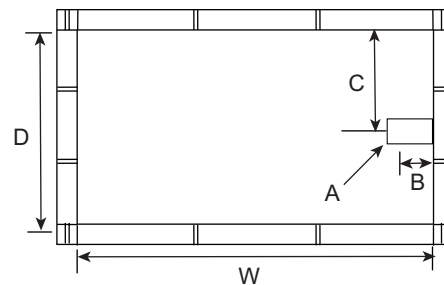

W6032DMIN

60 x 32 x 19 inches

FEATURES lbs Dimensional Tolerance $\pm \frac{3}{16}$ ". Dimensions needed for site preparation should be measured from the unit. Aquatic assumes no responsibility for preparatory work.

Model #	Material	Jets	Motor	Controls	Drain	Net Wt.	Pkg. Wt.
Soaker #W6032DMIN	AcrylX™	0	–	–	Universal	41	46
Whirlpool #W6032DMINWP	AcrylX™	6	63 GPM	Pneumatic	Universal	81	86

DIMENSIONS

Specifications	inches
Width: Overall / Net	60
Depth: Overall / Net	32 / 32
Height: Overall / Net	19
Enclosure Opening	–
Skirt Height	
Drain Rough-In (from Back Wall)	15
Drain Rough-In (from Side Wall)	2
Drain: Diameter / Clearance	2 / N/A

FRAMING DIMENSIONS inches

Type	D Depth	W Width	H Height	A	B	C
Island (Drop-In)	30	58	17 ¾	Box Out	2	15

SUMP DATA

Top of Drain to Bottom of Overflow	Capacity to Overflow gal	Min. Operating Capacity gal	WIDTH @ centerline		DEPTH @ centerline	
			Top	Bottom	Top	Bottom
14 ½	60	38	51 ¾	43	23 7/8	21 ¾