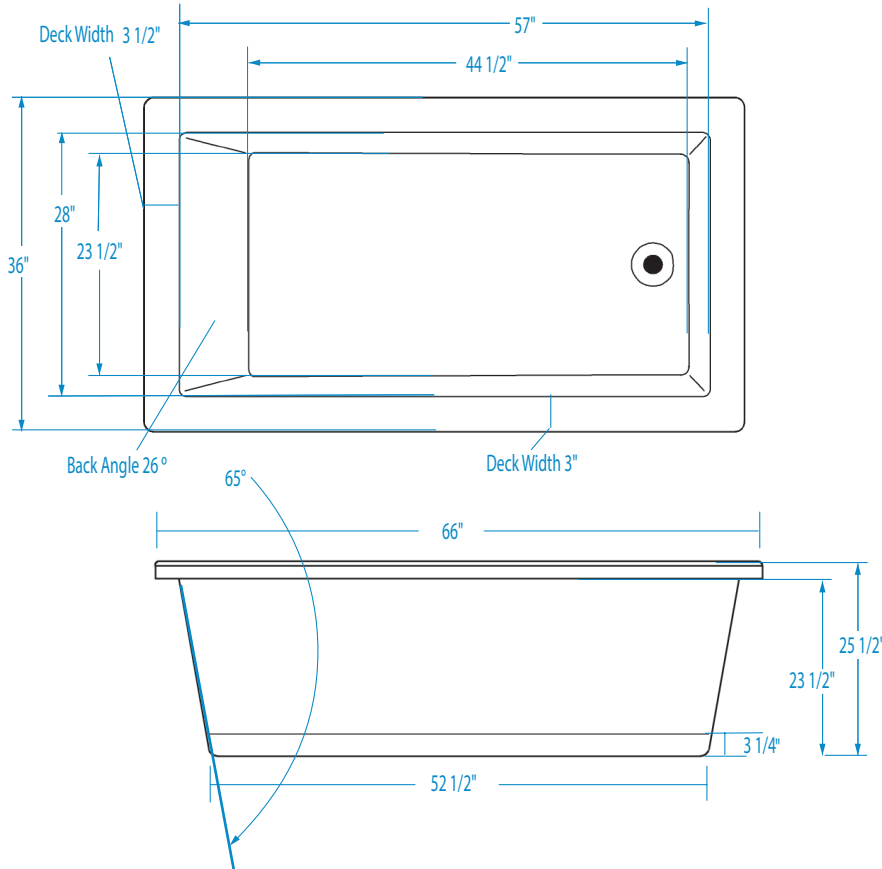

SoCo 6636F Formerly Serenity 24

66 x 36 x 25 1/2 inches

FEATURES ~

- Deep, ergonomic bathing well
- Freestanding design
- Slip resistant floor
- Premium cast acrylic surface*
- Ships in wood crate
- Limited lifetime warranty

SoCo 6636F

Formerly Serenity 24

66 x 36 x 25 1/2 inches

Note: Low profile pedestal prohibits use of decorative drain pipe flange.

FEATURES Dimensional Tolerance ± 3/8". Dimensions needed for site preparation should be measured from the unit. Manufacturer assumes no responsibility for preparatory work.

Type and Model #	Material	System	Powered By	Heater	Controls	Drain	Pkg. Wt. lbs
Soaker #WV24AIR6636FTO	Cast Acrylic	-	-	-	-	Universal	253

DIMENSIONS inches

Width Inches	Depth Inches	Height Inches	Skirt Height
66	36	25 1/2	-