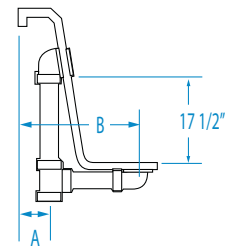

SoCo 6636F

Formerly Serenity 24

66 x 36 x 25 1/2 inches

Note: Low profile pedestal prohibits use of decorative drain pipe flange.

FEATURES Dimensional Tolerance ± 3/8". Dimensions needed for site preparation should be measured from the unit. Manufacturer assumes no responsibility for preparatory work.

Type and Model #	Material	System	Powered By	Heater	Controls	Drain	Pkg. Wt. lbs
Soaker #WV24AIR6636FTO	Cast Acrylic	-	-	-	-	Universal	253

DIMENSIONS inches

Width Inches	Depth Inches	Height Inches	Skirt Height
66	36	25 1/2	-