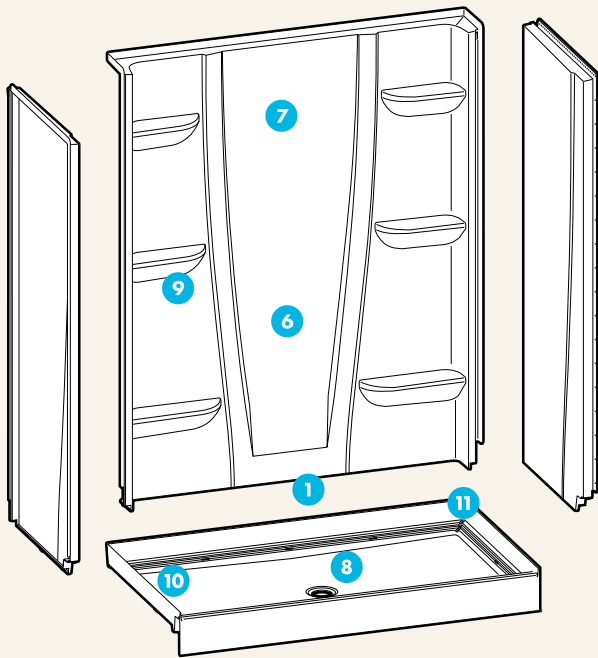

EASY INSTALLATION

- Sectional, lightweight pieces can be installed by one person

DESIGNER STYLING

- Versatile design blends with any decor

ENGINEERED TO LAST

- Pre-leveled base and strong structural ribs

WATER MANAGEMENT FEATURES

A² shower bases feature a patented system of design elements that ensure water is directed away from walls and toward the drain.

INTELLIGENCE IS IN THE DETAILS

The A² 4-piece sectional collection is made for quick and easy installation, with sections that interlock for a seamless fit without the need for special brackets, clips or caulking. It's the perfect fit for tight or existing spaces, like bathroom remodels. And it's made with a durable composite material that's strong, but sleek enough to fit into any modern design. Intelligent? We think so. And we think our customers will feel the same.

PRODUCT FEATURES

INSTALLATION FEATURES

- 1 4-piece sectional models
- 2 Lightweight pieces
- 3 100% caulk free
- 4 Wedge/lock system
- 5 Pre-leveled base
- 6 Simple tongue and groove connections
- 7 Can install direct to studs
- 8 No need for additional backing

AESTHETIC FEATURES

- 6 Durable, high gloss finish
- 7 Clean, smooth wall design
- 8 Available in White and Biscuit

DESIGN FEATURES

- 8 Left, right and center drain, configurations
- 9 Multiple toiletry shelves for extra storage
- 10 Slip-resistant, textured bottom
- 11 Patented water management system
- 12 Available with age-in-place backing for future bar placement
- 13 1.5 year limited residential warranty