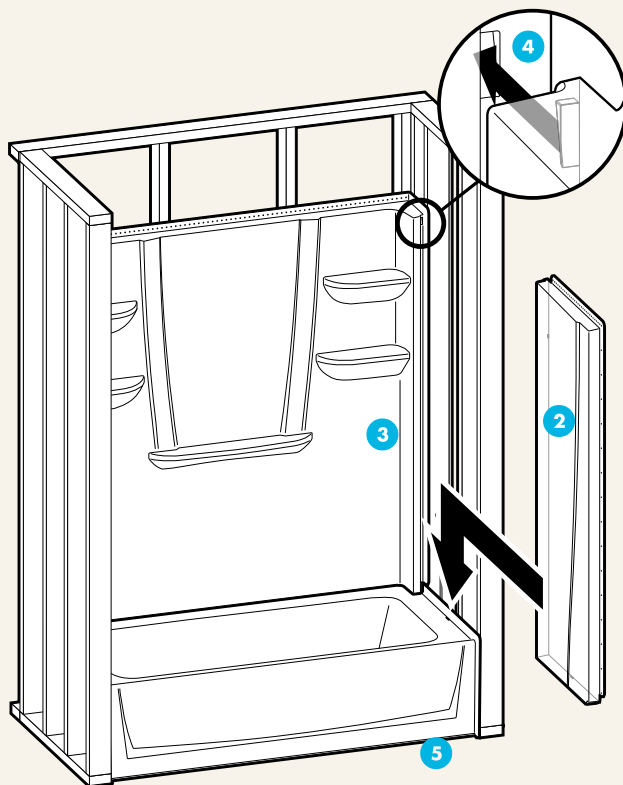

A² shower bases feature a patented system of design elements that ensure water is directed away from walls and toward the drain.

INTELLIGENCE IS IN THE DETAILS

The A² 4-piece sectional collection is made for quick and easy installation, with sections that interlock for a seamless fit without the need for special brackets, clips or caulking. It's the perfect fit for tight or existing spaces, like bathroom remodels. And it's made with a durable composite material that's strong, but sleek enough to fit into any modern design. Intelligent? We think so. And we think our customers will feel the same.

PRODUCT FEATURES

INSTALLATION FEATURES

- 1 4-piece sectional models
- 2 Lightweight pieces
- 3 100% caulk free
- 4 Wedge/lock system
- 5 Pre-leveled base
- 6 Simple tongue and groove connections
- 7 Can install direct to studs
- 8 No need for additional backing

AESTHETIC FEATURES

- 6 Durable, high gloss finish
- 7 Clean, smooth wall design
- 8 Available in White and Biscuit

DESIGN FEATURES

- 8 Left, right and center drain, configurations
- 9 Multiple toiletry shelves for extra storage
- 10 Slip-resistant, textured bottom
- 11 Patented water management system
- 12 Available with age-in-place backing for future bar placement
- 13 1.5 year limited residential warranty