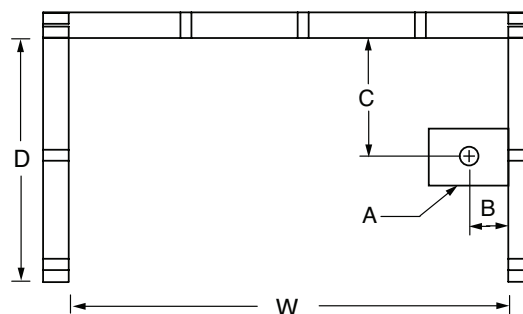

# 60ACTRIB

60 x 34 x 84  
inches

**Electrical Requirements:**

Dome Light - 120V, 10AMP, GFCI

**FEATURES** lbs      Dimensional Tolerance  $\pm 3/8"$ . Dimensions needed for site preparation should be measured from the unit. Aquatic assumes no responsibility for preparatory work.

Type and Model #	Material	Wall Finish	Pieces	Drain	Seats	Lights	Pkg. Wt.
Tub-Shower #60ACTRIB	Cast Acrylic	Smooth	3	LH or RH	-	Optional	194

**DIMENSIONS**

Specifications	inches
Width: Overall / Net	60
Depth: Overall / Net	34 / 34
Height: Overall / Net	84
Enclosure Opening	54 W x 63 1/2 H
Skirt Height	17
Drain Rough-In (from Back Wall)	16 7/8
Drain Rough-In (from Side Wall)	1 3/4
Drain: Diameter / Clearance	2 / 1

**FRAMING DIMENSIONS** inches

Type	D Depth	W Width	H Height	A Box-Out	B	C
Alcove	35	60 1/8	-	6 x 12	1 3/4	16 7/8

**SUMP DATA**

Top of Drain to Bottom of Overflow	Capacity to Overflow gal	Min. Operating Capacity gal	WIDTH @ centerline		DEPTH @ centerline	
			Top	Bottom	Top	Bottom
12	54.6	-	56	47 3/4	24 7/8	21 1/8