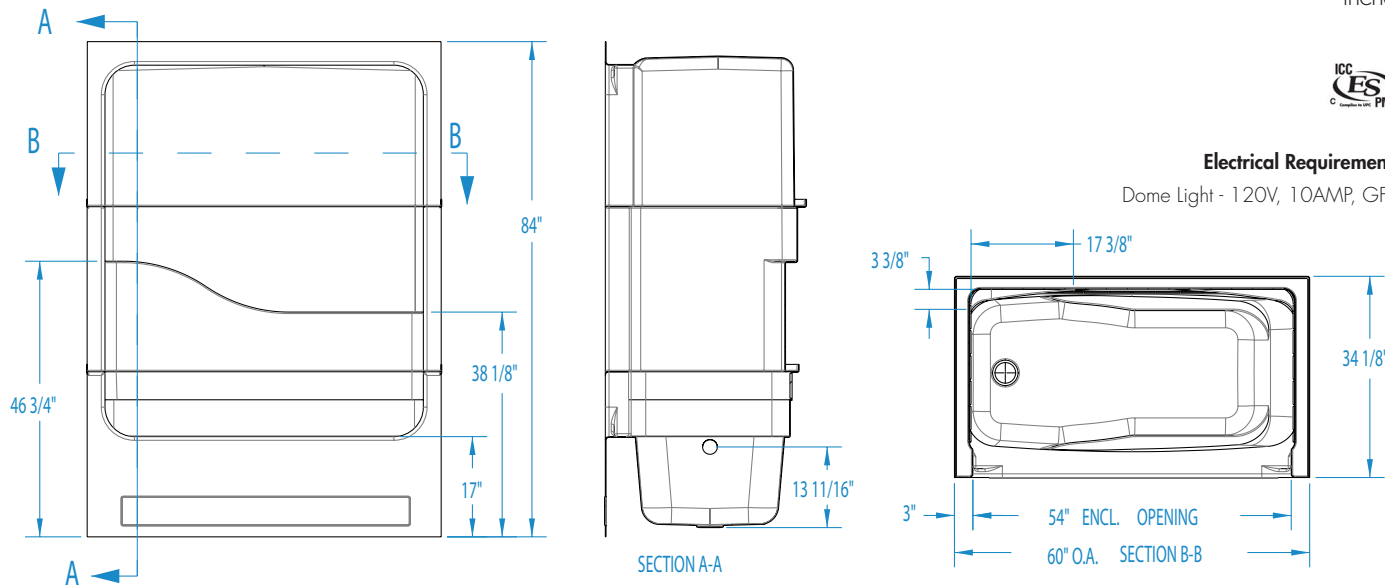

# 60ACTRIB

60 x 34 x 84  
inches

**Electrical Requirements:**

Dome Light - 120V, 10AMP, GFCI

**FEATURES** lbs      Dimensional Tolerance  $\pm 3/8"$ . Dimensions needed for site preparation should be measured from the unit. Aquatic assumes no responsibility for preparatory work.

Type and Model #	Material	Wall Finish	Pieces	Drain	Seats	Lights	Pkg. Wt.
Tub-Shower #60ACTRIB	Cast Acrylic	Smooth	3	LH or RH	-	Optional	194

**DIMENSIONS**

Specifications	inches
Width: Overall / Net	60
Depth: Overall / Net	34 / 34
Height: Overall / Net	84
Enclosure Opening	54 W x 63 1/2 H
Skirt Height	17
Drain Rough-In (from Back Wall)	16 7/8
Drain Rough-In (from Side Wall)	1 3/4
Drain: Diameter / Clearance	2 / 1

**FRAMING DIMENSIONS** inches

Type	D Depth	W Width	H Height	A Box-Out	B	C
Alcove	35	60 1/8	-	6 x 12	1 3/4	16 7/8

**SUMP DATA**

Top of Drain to Bottom of Overflow	Capacity to Overflow gal	Min. Operating Capacity gal	WIDTH @ centerline		DEPTH @ centerline	
			Top	Bottom	Top	Bottom
12	54.6	-	56	47 3/4	24 7/8	21 1/8