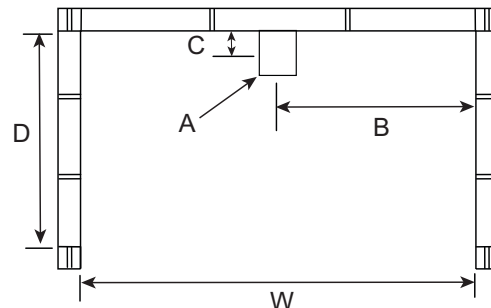

## FEATURES

Dimensional Tolerance  $\pm \frac{3}{16}$ ". Dimensions needed for site preparation should be measured from the unit. Aquatic assumes no responsibility for preparatory work.

Model #	Material	Wall Finish	Jets	Motor	Controls	Drain	Net Wt. lbs	Pkg. Wt. lbs
Soaker #6042STWC	AcrylX™	Smooth Tile	0	-	-	Center Rear	154	159
Whirlpool #6042STWCWP	AcrylX™	Smooth Tile	4	63 GPM	Pneumatic	Center Rear	204	209

## DIMENSIONS

Specifications	inches
Width: Overall / Net	60
Depth: Overall / Net	43 1/4 / 42
Height: Overall / Net	77 1/4 / 76
Enclosure Opening	56
Skirt Height	19
Drain Rough-In (from Back Wall)	4
Drain Rough-In (from Side Wall)	30
Drain: Diameter / Clearance	2 / 3 1/2

## FRAMING DIMENSIONS inches

Type	D Depth	W Width	H Height	A	B	C
Alcove	43 1/4	60 1/8	-	Box Out	30	4