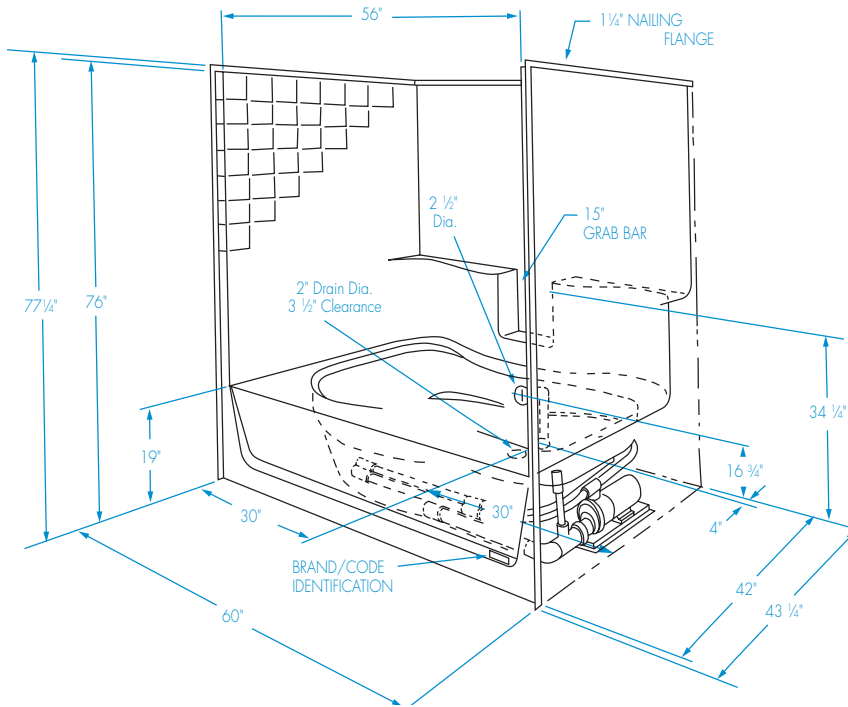

6042STWC

60 x 42 x 76 inches

FEATURES

Dimensional Tolerance $\pm \frac{3}{16}$ ". Dimensions needed for site preparation should be measured from the unit. Aquatic assumes no responsibility for preparatory work.

Model #	Material	Wall Finish	Jets	Motor	Controls	Drain	Net Wt. lbs	Pkg. Wt. lbs
Soaker #6042STWC	AcrylX™	Smooth Tile	0	-	-	Center Rear	154	159
Whirlpool #6042STWCWP	AcrylX™	Smooth Tile	4	63 GPM	Pneumatic	Center Rear	204	209

DIMENSIONS

Specifications	inches
Width: Overall / Net	60
Depth: Overall / Net	43 1/4 / 42
Height: Overall / Net	77 1/4 / 76
Enclosure Opening	56
Skirt Height	19
Drain Rough-In (from Back Wall)	4
Drain Rough-In (from Side Wall)	30
Drain: Diameter / Clearance	2 / 3 1/2