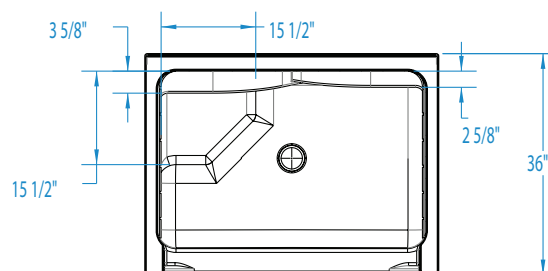

48ACTRIB – ACRYLIC SHOWERS

inches

48 x 36 x 84

SHOWER MODEL #48ACTRIB

FEATURES

- Decorative back wall
- 3-piece
- Slip resistant, textured bottom
- Premium cast acrylic surface
- Face pack
- East zone only
- Limited 5-year warranty

Stock	Upgraded
White	Biscuit

48ACTRIB

48 x 36 x 84
inches

Electrical Requirements:
Dome Light - 120V, 10AMP, GFCI

SECTION B-B

FEATURES lbs Dimensional Tolerance $\pm 3/8"$. Dimensions needed for site preparation should be measured from the unit. Aquatic assumes no responsibility for preparatory work.

Type and Model #	Material	Wall Finish	Pieces	Drain	Seats	Lights	Pkg. Wt.
Shower #48ACTRIBL/R	Cast Acrylic	Smooth	3	Center	1 seat (LH or RH)	Optional	174

DIMENSIONS

Specifications	inches
Width: Overall / Net	48
Depth: Overall / Net	36 / 36
Height: Overall / Net	84
Enclosure Opening	42 W x 72 H
Skirt Height	8 1/2
Drain Rough-In (from Back Wall)	16 7/8
Drain Rough-In (from Side Wall)	24
Drain: Diameter / Clearance	3 1/4 / 2 9/16

FRAMING DIMENSIONS inches

Type	D Depth	W Width	H Height	A Box-Out	B	C
Alcove	37	48 1/8	-	6 x 6	24	16 7/8

*Refer to installation instructions for further detail. (domed models)