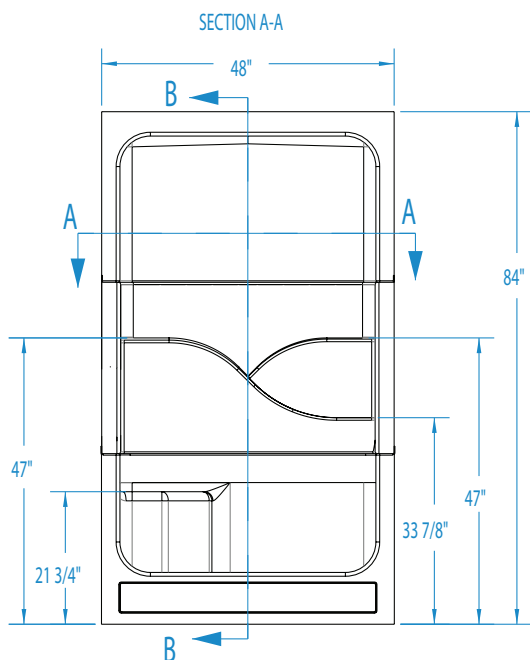

48ACTRIB – ACRYLIC SHOWERS

inches

48 x 36 x 84

SHOWER MODEL #48ACTRIB

FEATURES

- Decorative back wall
- 3-piece
- Slip resistant, textured bottom
- Premium cast acrylic surface
- Face pack
- East zone only
- Limited 5-year warranty

Stock	Upgraded
White	Biscuit

48ACTRIB

48 x 36 x 84
inches

Electrical Requirements:
Dome Light - 120V, 10AMP, GFCI

SECTION B-B

FEATURES lbs Dimensional Tolerance $\pm 3/8"$. Dimensions needed for site preparation should be measured from the unit. Aquatic assumes no responsibility for preparatory work.

Type and Model #	Material	Wall Finish	Pieces	Drain	Seats	Lights	Pkg. Wt.
Shower #48ACTRIBL/R	Cast Acrylic	Smooth	3	Center	1 seat (LH or RH)	Optional	174

DIMENSIONS

Specifications	inches
Width: Overall / Net	48
Depth: Overall / Net	36 / 36
Height: Overall / Net	84
Enclosure Opening	42 W x 72 H
Skirt Height	8 1/2
Drain Rough-In (from Back Wall)	16 7/8
Drain Rough-In (from Side Wall)	24
Drain: Diameter / Clearance	3 1/4 / 2 9/16

FRAMING DIMENSIONS inches

Type	D Depth	W Width	H Height	A Box-Out	B	C
Alcove	37	48 1/8	-	6 x 6	24	16 7/8

*Refer to installation instructions for further detail. (domed models)