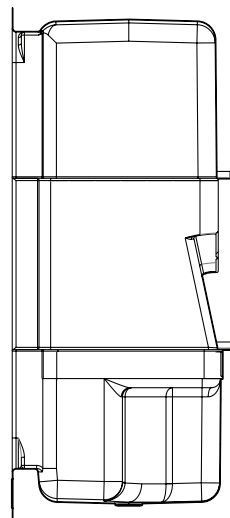

48ACTRIB – ACRYLIC SHOWERS

inches

48 x 36 x 84

SHOWER MODEL #48ACTRIB

FEATURES

- Decorative back wall
- 3-piece
- Slip resistant, textured bottom
- Premium cast acrylic surface
- Face pack
- East zone only
- Limited 5-year warranty

Stock	Upgraded
White	Biscuit

48ACTRIB

48 x 36 x 84
inches

Electrical Requirements:
Dome Light - 120V, 10AMP, GFCI

SECTION B-B

FEATURES lbs Dimensional Tolerance $\pm 3/8"$. Dimensions needed for site preparation should be measured from the unit. Aquatic assumes no responsibility for preparatory work.

Type and Model #	Material	Wall Finish	Pieces	Drain	Seats	Lights	Pkg. Wt.
Shower #48ACTRIBL/R	Cast Acrylic	Smooth	3	Center	1 seat (LH or RH)	Optional	174

DIMENSIONS

Specifications	inches
Width: Overall / Net	48
Depth: Overall / Net	36 / 36
Height: Overall / Net	84
Enclosure Opening	42 W x 72 H
Skirt Height	8 1/2
Drain Rough-In (from Back Wall)	16 7/8
Drain Rough-In (from Side Wall)	24
Drain: Diameter / Clearance	3 1/4 / 2 9/16

FRAMING DIMENSIONS inches

Type	D Depth	W Width	H Height	A Box-Out	B	C
Alcove	37	48 1/8	-	6 x 6	24	16 7/8

*Refer to installation instructions for further detail. (domed models)