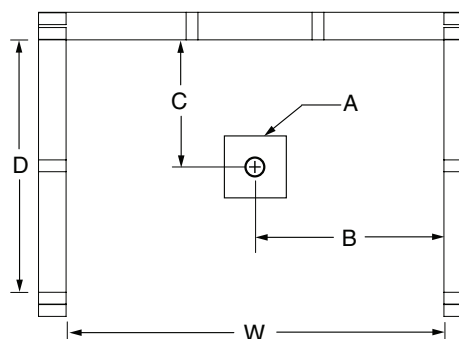

Stock	Upgraded
White	Biscuit

48ACTRIB

48 x 36 x 84
inches

Electrical Requirements:
Dome Light - 120V, 10AMP, GFCI

SECTION B-B

FEATURES lbs Dimensional Tolerance $\pm 3/8"$. Dimensions needed for site preparation should be measured from the unit. Aquatic assumes no responsibility for preparatory work.

Type and Model #	Material	Wall Finish	Pieces	Drain	Seats	Lights	Pkg. Wt.
Shower #48ACTRIBL/R	Cast Acrylic	Smooth	3	Center	1 seat (LH or RH)	Optional	174

DIMENSIONS

Specifications	inches
Width: Overall / Net	48
Depth: Overall / Net	36 / 36
Height: Overall / Net	84
Enclosure Opening	42 W x 72 H
Skirt Height	8 1/2
Drain Rough-In (from Back Wall)	16 7/8
Drain Rough-In (from Side Wall)	24
Drain: Diameter / Clearance	3 1/4 / 2 9/16

FRAMING DIMENSIONS inches

Type	D Depth	W Width	H Height	A Box-Out	B	C
Alcove	37	48 1/8	-	6 x 6	24	16 7/8

*Refer to installation instructions for further detail. (domed models)