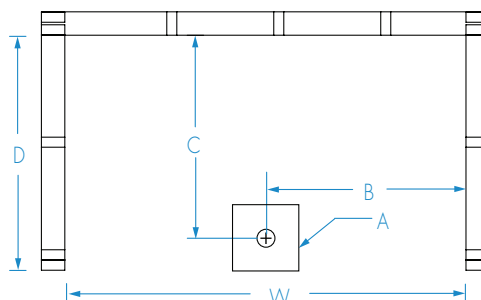

16034BFSBTTR

Interior: 60 x 34 x 76 ¾
Exterior: 66 x 36 ⅛ x 78 ¾
inches

FEATURES

Dimensional Tolerance ± ⅜". Dimensions needed for site preparation should be measured from the unit. Manufacturer assumes no responsibility for preparatory work.

Type and Model #	Material	Wall Finish	Pieces	Drain	Dam/Skirt Height	Net Wt. lbs	Pkg. Wt. lbs
Shower 16034BFSBTTR	AcrylX™	Smooth tile	1	Center Front	½" skirt ½" beveled threshold	200	210

DIMENSIONS

Specifications	inches
Width: Ext. / Int.	66 / 60
Depth: Ext. / Int.	36 ⅛ / 34
Height: Ext. / Int.	78 ¾ / 76 ¾
Enclosure Opening:	60
Skirt Height:	½
Drain Rough-In (from Back Wall)	30 ⅝
Drain Rough-In (from Side Wall)	31 ⅛

FRAMING DIMENSIONS inches

Type	D Depth	W Width	H Height	A	B	C
Alcove	34	62 ¼	-	Box Out	31 ⅛	30 ⅝

Aquatic products may be specified as Lasco Bathware.