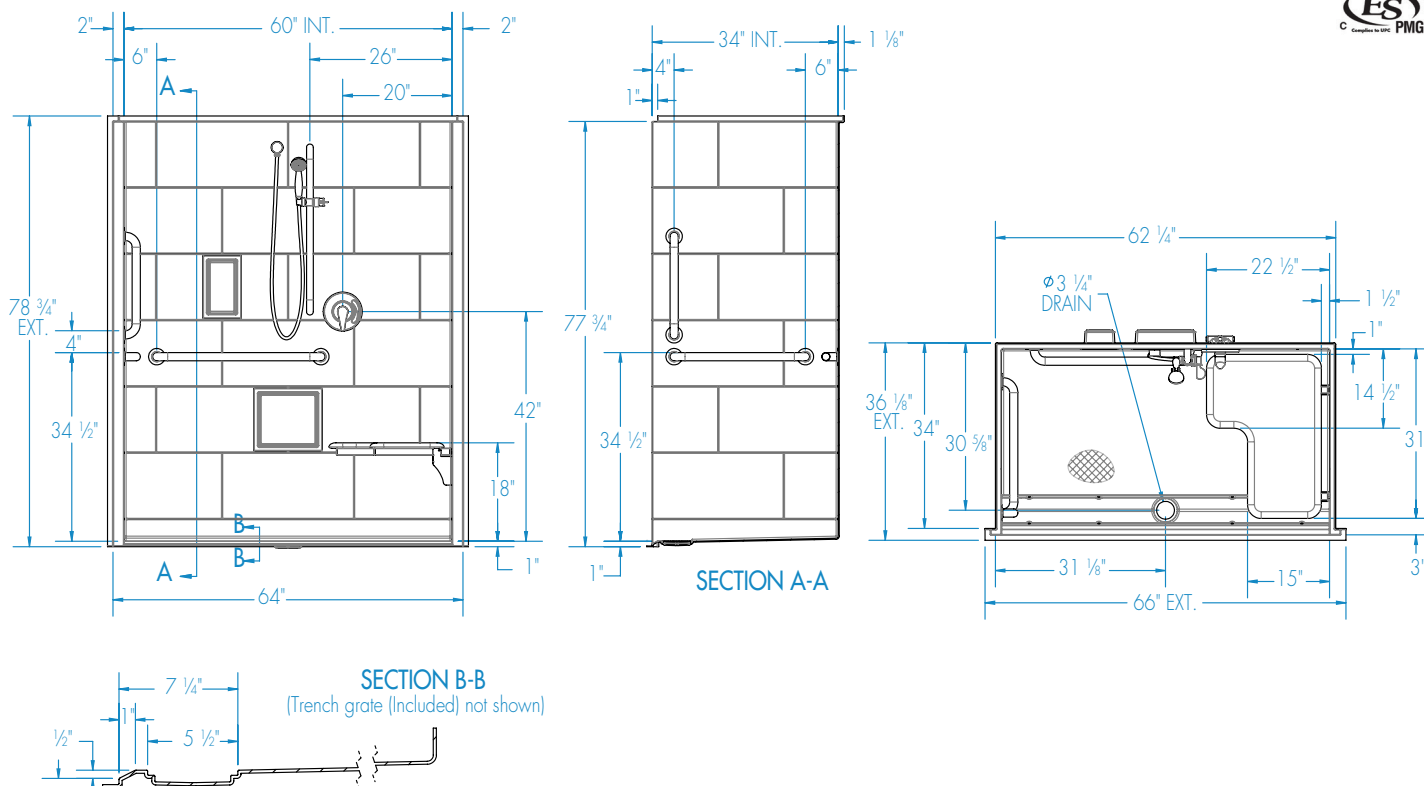

16034BFSBTTR – ACCESSIBLE SHOWERS

Interior: 60 x 34 x 76 ¾

Exterior: 66 x 36 ½ x 78 ¾

inches

The 16034BFSBTTR roll-in shower features innovative installation design, including an engineered leveled base and improved front threshold with molded integral linear trench drain. A true time and money saver, our pre-leveled base lets you install directly on a **level** floor. And its front threshold is engineered to keep a constant level with the innovative nailing flange.

16034BFSBTTR

Interior: 60 x 34 x 76 ¾
Exterior: 66 x 36 ⅛ x 78 ¾
inches

FEATURES

Dimensional Tolerance ± ⅜". Dimensions needed for site preparation should be measured from the unit. Manufacturer assumes no responsibility for preparatory work.

Type and Model #	Material	Wall Finish	Pieces	Drain	Dam/Skirt Height	Net Wt. lbs	Pkg. Wt. lbs
Shower 16034BFSBTTR	AcrylX™	Smooth tile	1	Center Front	½" skirt ½" beveled threshold	200	210

DIMENSIONS

Specifications	inches
Width: Ext. / Int.	66 / 60
Depth: Ext. / Int.	36 ⅛ / 34
Height: Ext. / Int.	78 ¾ / 76 ¾
Enclosure Opening:	60
Skirt Height:	½
Drain Rough-In (from Back Wall)	30 ⅝
Drain Rough-In (from Side Wall)	31 ⅛

FRAMING DIMENSIONS inches

Type	D Depth	W Width	H Height	A	B	C
Alcove	34	62 ¼	-	Box Out	31 ⅛	30 ⅝

Aquatic products may be specified as Lasco Bathware.