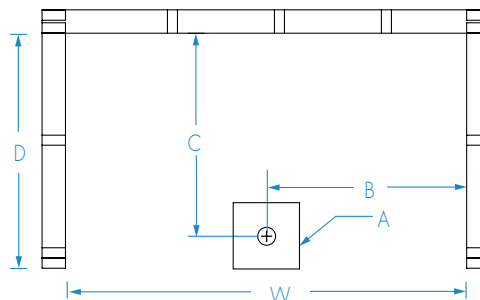

16030BFSBTTR

Interior: 60 x 30 x 76 ¾
Exterior: 66 x 32 ⅛ x 78 ¾
inches

FEATURES

Dimensional Tolerance $\pm \frac{3}{8}$ ". Dimensions needed for site preparation should be measured from the unit. Manufacturer assumes no responsibility for preparatory work.

| Type and Model # | Material | Wall Finish | Pieces | Drain | Dam/Skirt Height | Net Wt. lbs | Pkg. Wt. lbs |
|---------------------|----------|-------------|--------|--------------|----------------------------------|-------------|--------------|
| Shower 16030BFSBTTR | AcrylX™ | Smooth tile | 1 | Center Front | ½" skirt ½" beveled threshold | 200 | 210 |

DIMENSIONS

| Specifications | inches |
|---------------------------------|-------------|
| Width: Ext. / Int. | 66 / 60 |
| Depth: Ext. / Int. | 32 ⅛ / 30 |
| Height: Ext. / Int. | 78 ¾ / 76 ¾ |
| Enclosure Opening: | 60 |
| Skirt Height: | ½ |
| Drain Rough-In (from Back Wall) | 26 ⅝ |
| Drain Rough-In (from Side Wall) | 31 ⅛ |

FRAMING DIMENSIONS inches

| Type | D Depth | W Width | H Height | A | B | C |
|--------|---------|---------|----------|---------|------|------|
| Alcove | 30 | 62 ¼ | - | Box Out | 31 ⅛ | 26 ⅝ |

Aquatic products may be specified as Lasco Bathware.