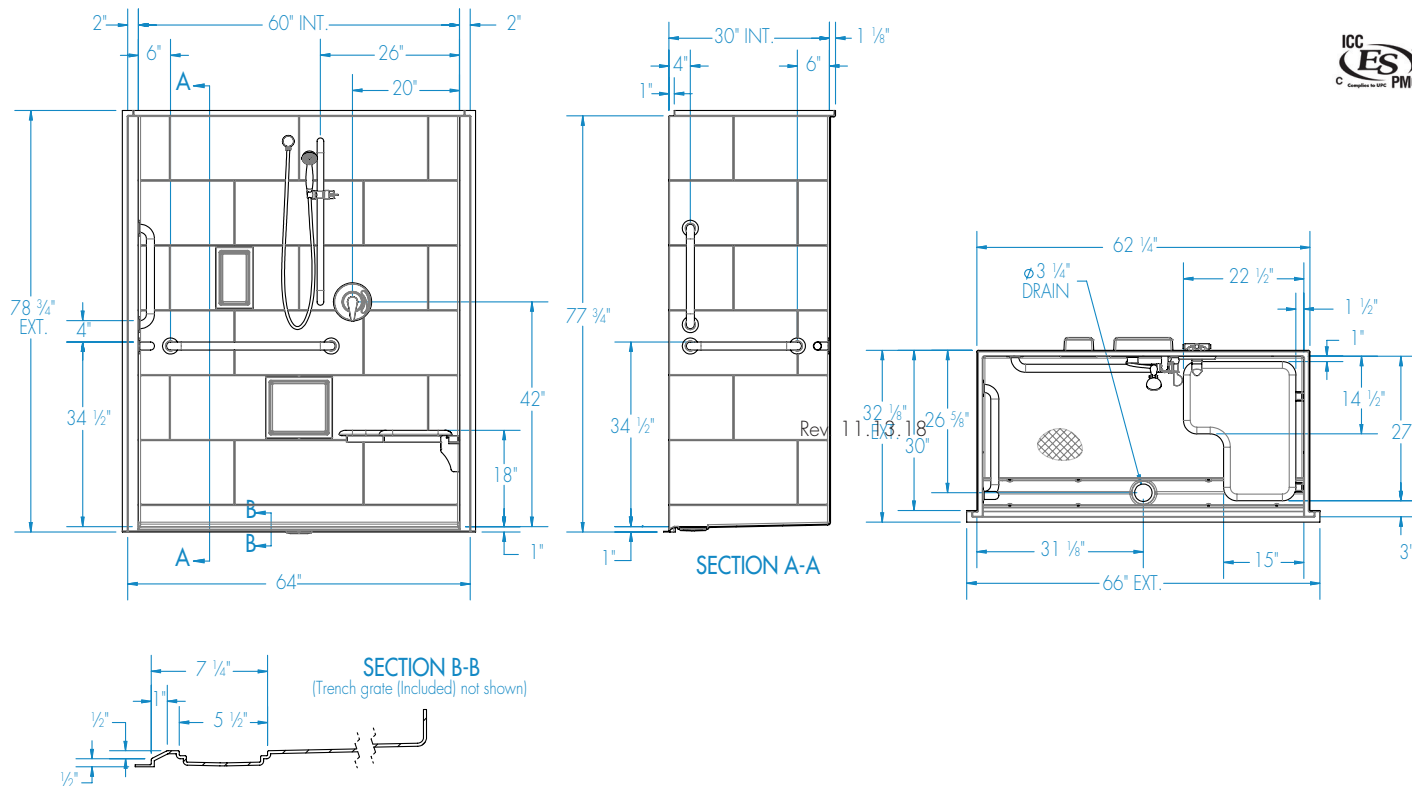

16030BFSBTTR – ACCESSIBLE SHOWERS

Interior: 60 x 30 x 76 ¾

Exterior: 66 x 32 ½ x 78 ¾

inches

The 16030BFSBTTR roll-in shower features innovative installation design, including an engineered leveled base and improved front threshold with molded integral linear trench drain. A true time and money saver, our pre-leveled base lets you install directly on a **level** floor. And its front threshold is engineered to keep a constant level with the innovative nailing flange.

16030BFSBTTR

Interior: 60 x 30 x 76 ¾
Exterior: 66 x 32 ⅛ x 78 ¾
inches

FEATURES

Dimensional Tolerance $\pm \frac{3}{8}$ ". Dimensions needed for site preparation should be measured from the unit. Manufacturer assumes no responsibility for preparatory work.

DIMENSIONS

| Specifications | inches |
|---------------------------------|-------------|
| Width: Ext. / Int. | 66 / 60 |
| Depth: Ext. / Int. | 32 ⅛ / 30 |
| Height: Ext. / Int. | 78 ¾ / 76 ¾ |
| Enclosure Opening: | 60 |
| Skirt Height: | ½ |
| Drain Rough-In (from Back Wall) | 26 ⅝ |
| Drain Rough-In (from Side Wall) | 31 ⅛ |

FRAMING DIMENSIONS inches

| Type | D Depth | W Width | H Height | A | B | C |
|--------|---------|---------|----------|---------|------|------|
| Alcove | 30 | 62 ¼ | - | Box Out | 31 ⅛ | 26 ⅝ |

Aquatic products may be specified as Lasco Bathware.