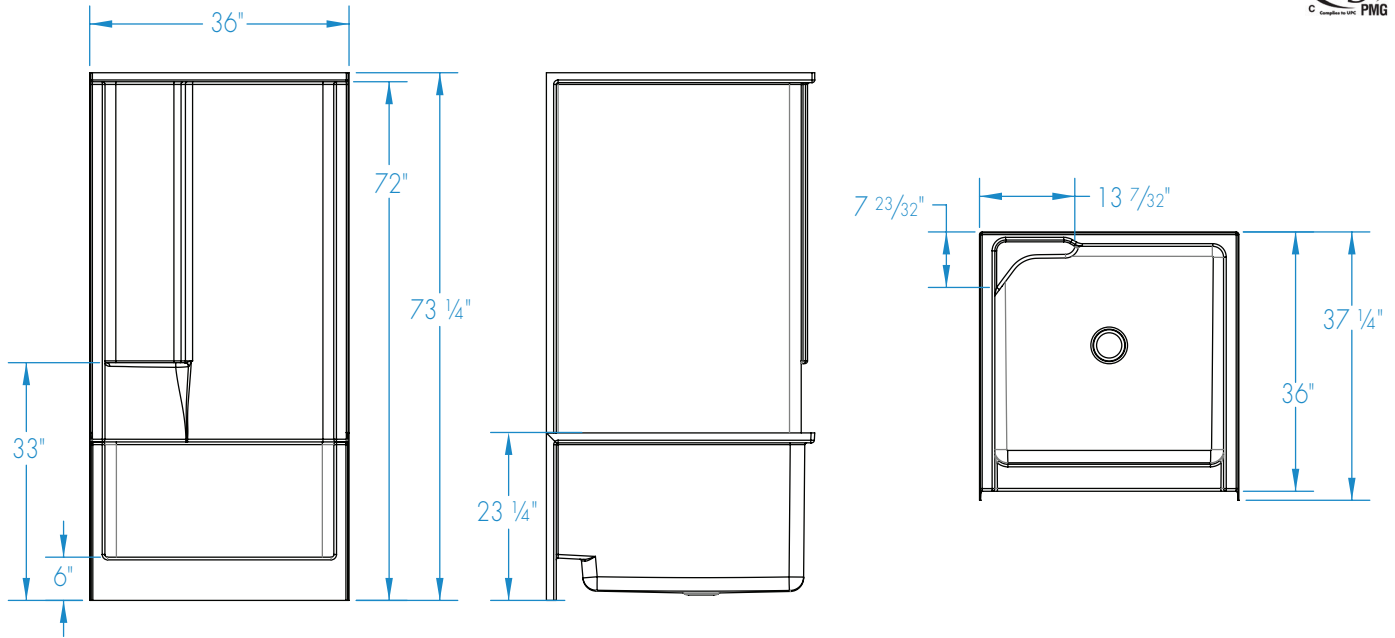

## FEATURES

- 2-piece shower
- Smooth wall
- Molded toiletry shelf
- Requires 52" turning space
- Center drain
- AcrylX™ applied acrylic surface
- Lifetime limited warranty

# 13632P

36 x 36 x 72 inches

**FEATURES** lbs      Dimensional Tolerance  $\pm \frac{3}{16}$ ". Dimensions needed for site preparation should be measured from the unit. Aquatic assumes no responsibility for preparatory work.

## DIMENSIONS

Specifications	inches
Width: Overall / Net	36
Depth: Overall / Net	37 1/4 / 36
Height: Overall / Net	73 1/4 / 72
Enclosure Opening	31 3/4
Skirt Height	6
Drain Rough-In (from Back Wall)	15 3/4
Drain Rough-In (from Side Wall)	18
Drain: Diameter / Clearance	3 1/4 / 3/4

## FRAMING DIMENSIONS inches

Type	D Depth	W Width	H Height	A	B	C
Alcove	37 1/4	36 1/8	-	Box Out	18	15 3/4