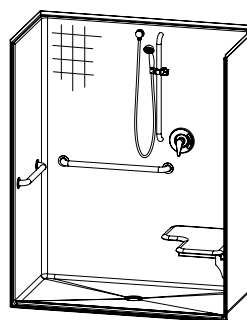

60" Showers with Seat: LH/RH = SEAT location.
 Fixture is located on the back wall near seat. Reference submittal sheet for details.

ADDITIONAL INFO

COLORS

STOCK

White

UPGRADED

Almond*

Biscuit

60 x 35 x 78 Exterior

AcrylX™ applied acrylic

East zone only

1623BFSTD

60 x 30 x 75 ¼ Interior

62 x 32 ¼ x 76 ¾ Exterior

AcrylX™ applied acrylic

ADDITIONAL FEATURES

- 4" skirt
- 3" interior threshold.
- Smooth wall
- Molded toiletry shelves
- Center drain

ADDITIONAL FEATURES

- ¾" skirt
- ½" beveled threshold
- Level base
- Barrier free when properly installed
- Smooth tile
- Center drain
- ADA, ANSI, TAS