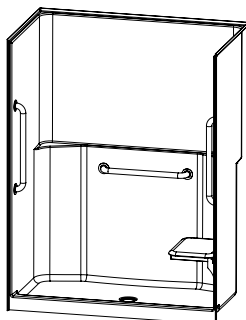

60" Showers with Seat: LH/RH = SEAT location.
 Fixture is located on the back wall near seat. Reference submittal sheet for details.

ADDITIONAL INFO

COLORS

STOCK

White

UPGRADED

Almond*

Biscuit

Bone*

*Available on AcrylX™ models only.

NOTE: Additional grab bars available.
 See page 156.

Aquatic reserves the right to discontinue models, colors, options and trim finishes without notice.

1603TSCB

58 x 33 x 76 ¼ Interior

60 x 35 x 78 Exterior

AcrylX™ applied acrylic

East zone only

1623BFSTD

60 x 30 x 75 ¼ Interior

62 x 32 ¼ x 76 ¾ Exterior

AcrylX™ applied acrylic

ADDITIONAL FEATURES

- 4" skirt
- 3" interior threshold.
- Smooth wall
- Molded toiletry shelves
- Center drain

ADDITIONAL FEATURES

- ¾" skirt
- ½" beveled threshold
- Level base
- Barrier free when properly installed
- Smooth tile
- Center drain
- ADA, ANSI, TAS